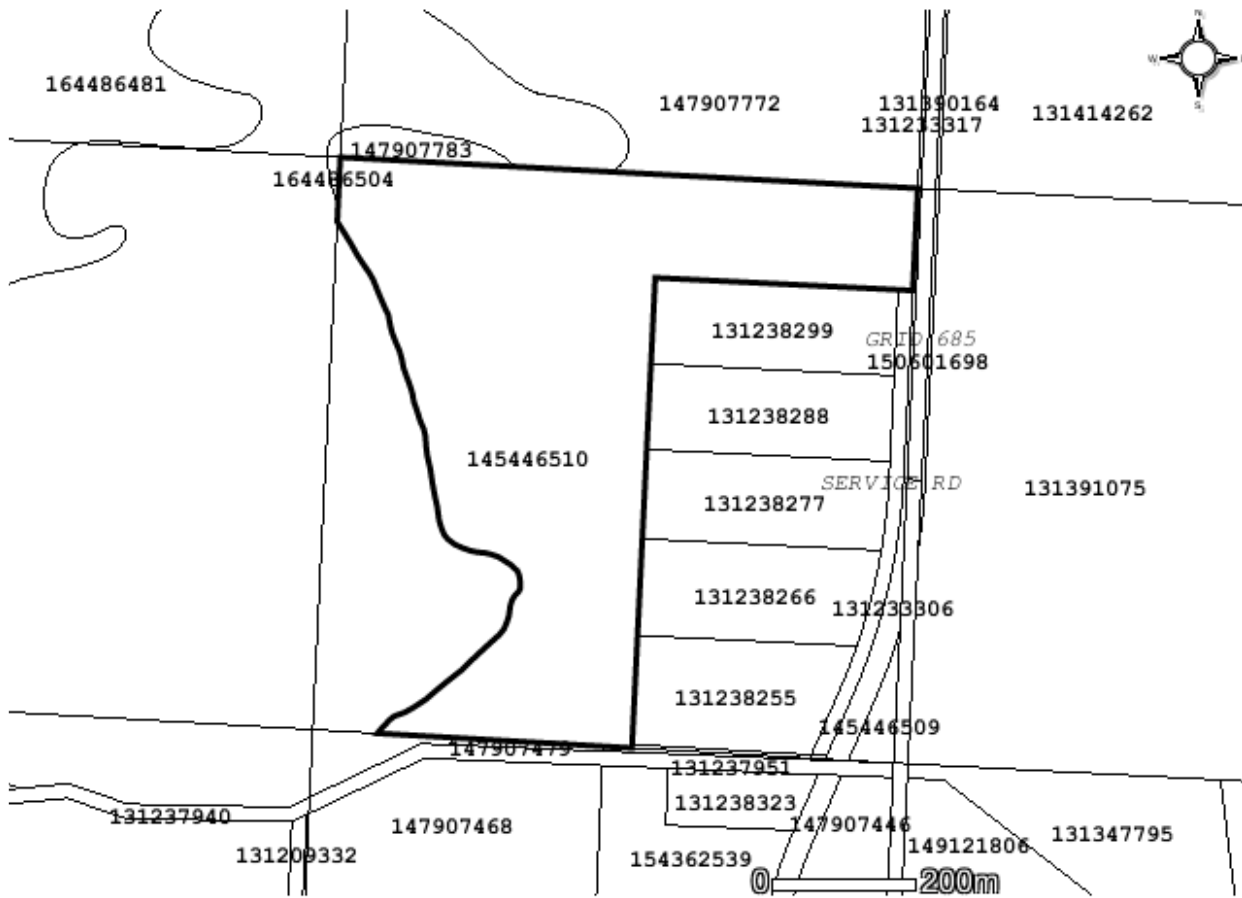

**Information
Services
Corporation**
of Saskatchewan

Surface Parcel Number: 145446510
LLD: SE 12-43-17-3 Ext 47
Parcel Class Code: Parcel (Generic)
Area: 30.428 hectares (75.19 acres)
Request Date: Jul 14, 2010 3:21:57 PM CST

DISCLAIMER: THIS IS NOT A PLAN OF SURVEY. It is a consolidation of plans to assist in identifying the location, size and shape of a parcel in relation to other parcels. Parcel boundaries and area may have been adjusted to fit with adjacent parcels. To determine actual boundaries, dimensions, or area of any parcel, refer to the plan, or consult a surveyor.

**Information
Services
Corporation**
of Saskatchewan

Surface Parcel Number: 164486492
LLD: SW 12-43-17-3 Ext 92
Parcel Class Code: Parcel (Generic)
Area: 10.496 hectares (25.94 acres)
Request Date: 8-Sep-2010 1:32:40 o'clock PM CST