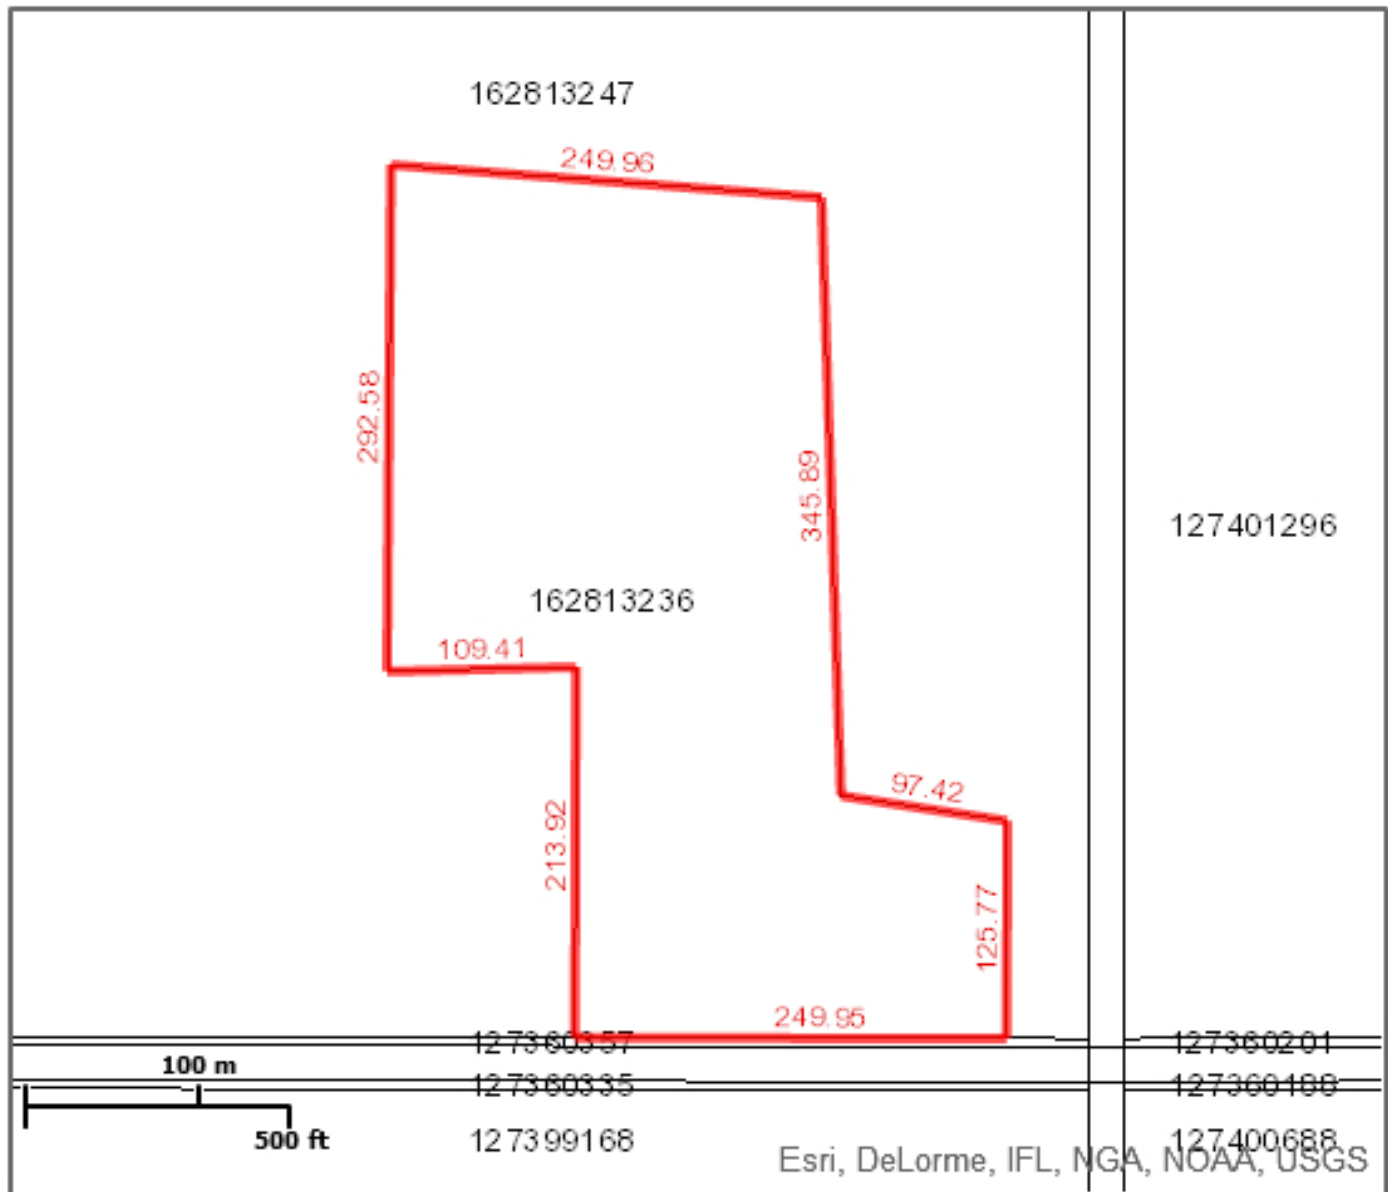

Parcel (Generic) Parcel Number: 162813236

REQUEST DATE: Wed Jan 28 13:39:13 GMT-0600 2015

Scale: 1:9028

Owner Name(s): Van Der Velde, Hendrick, Van Der Velde, Mary Ellen

Municipality: RM OF ROUND VALLEY NO. 410

Area: 11.726 hectares (28.98 acres)

Title Number(s): 134108603

Converted Title Number: 02B02730

Parcel Class: Parcel (Generic)

Ownership Share: 1:1

Land Description: Blk/Par A-Plan 101916378 Ext 0

Source Quarter Section: SE-13-42-23-3